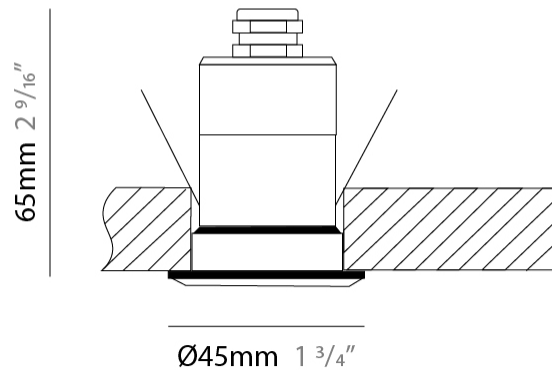

GENERAL

Series: Nano
Subseries: Nano Round
Brand: Platek
Division: Exterior
Mounting Type: Recessed
Mounting Location: Ceiling
Subcategory: Downlight

PHYSICAL

Shape: Round
Diameter (mm): 45
Diameter (in): 1 3/4
Height (mm): 65
Height (in): 2 9/16
Ceiling Thickness (mm): 10 - 20
Ceiling Thickness (in): 3/8 - 13/16
Light Distribution: Downlight
Diffuser: Clear tempered glass
Fixture Finish: SST
Fixture Material: Stainless Steel AISI 316L
Cut-out Measurements: 37mm / 1 7/16" diameter

ELECTRICAL

Lamp Type: LED
Total Output Wattage (W): 2
Dimming: Non-Dimming / Phase Dimming (120Vac only) / 0-10V Dimming
Driver Included: No
Driver Location: Remote
Driver Type: Constant Current - 120 / 277Vac
Driver Class: Class 2
Input Voltage (V): 120 - 277
Constant Current (MA): 700

LED

Number of LEDs: 1
Color Temperature (°K): 2700 / 3000 / 4000
Max. Delivered Lumen (lm): 155 - 175 / 160 - 180
Nominal Lumen (lm): 250 / 260
CRI: >80 CRI
Lamp Life (hrs): 60000

OPTICAL

Optic°: 14 / 26 / 33

RATINGS AND CERTIFICATIONS

Certified By: Certified for North American Standards
IP rating: IP68
IK Rating: IK07
Bug Rating: B0 U0 G0
Marine Grade: Stainless Steel AISI 316L
Upon Request: Higher Maximum Ambient Temperature